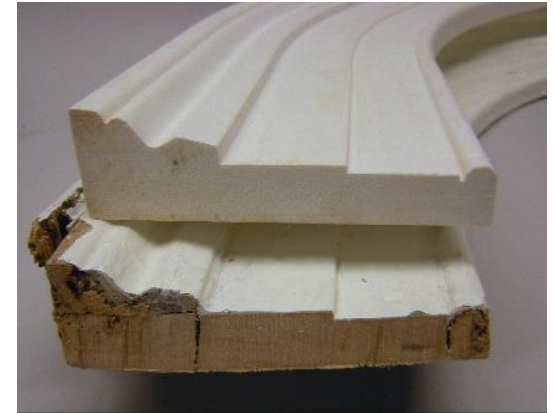

Paint / Coatings Specialist

Rick Krue

Direct Dial: 631-996-3173

1-800-378-3650

• **www.rbscorp.com**

Custom Molding:

- RBS operates its own Mill Shop that can reproduce historical Molding and Trims in any available type of wood or LOW Maintenance PVC.