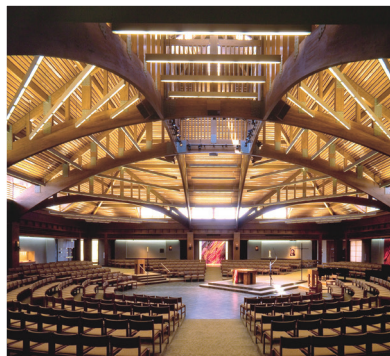

About Sauder Worship Seating

Secure in our Past

Since 1934 we have been a family-owned, privately held company.

Here to Serve You

We are the largest worship seating manufacturer in the world. Having been entrusted by over 35,000 congregations with their seating needs.

Made in the USA

We manufacture our worship seating in the US from the finest hardwoods - we are not a dealer and we sell direct to you.

Our Pews

We offer the largest selection of standard wood species in the industry (Red Oak, White Oak, Maple, Cherry, Black Walnut and African Mahogany). Choose from a wide range of pew body styles and pew ends or consider a custom design.

Our Chairs

We provide a wide selection of standard styles with the ability to customize and modify basic chair models. Personalize your seating by selecting from over 35 fabric patterns in a broad range of updated colors and 14 stain colors. Custom stain match and COM fabrics can also be accommodated.

Our Altar Furniture

Choose from standard pieces or our artisans can create beautifully hand crafted solid wood custom furniture to your unique specifications.

Our Kneelers

We manufacture and upholster our own wood and metal kneelers.

Our Commitment to You

- Aggressive discount structure for our Oaklok and Vantage style chairs.

- Personal on site service for any size project.
- Representative Kevin Carrier is available seven days a week for on site meetings.
- Free shipping included in all quotes.
- Regular review with your purchasing office to discuss products, pricing, and parish needs to guarantee that we continue to meet the expectations of the Long Island Catholic Community.

Dedicated Key Contacts

Kevin Carrier Sales Representative

315.468.4211 | kcarrier@sauderworship.com

- Design and Layout Consultations
- Product Presentations
- Literature and Product samples
- On site Consultations
- Pricing Information
- Site Measurement

Jason Rau CAD

800.537.1530 ext. 3322 | jrau@sauderworship.com

CAD layouts of selected furniture based on field measurements done by Kevin Carrier or your Architect.

Shelly Schrock Sales Assistant

800.537.1530 ext. 3799 | sschrock@sauderworship.com

Responsible for receiving new orders and helps process them through order entry.

Rod Rodriguez Warranty

800.537.1530 ext. 3309 | rrodriguez@saudermfg.com

Warranty contact for post-installation concerns. Kevin Carrier will be available for on-site follow-up.